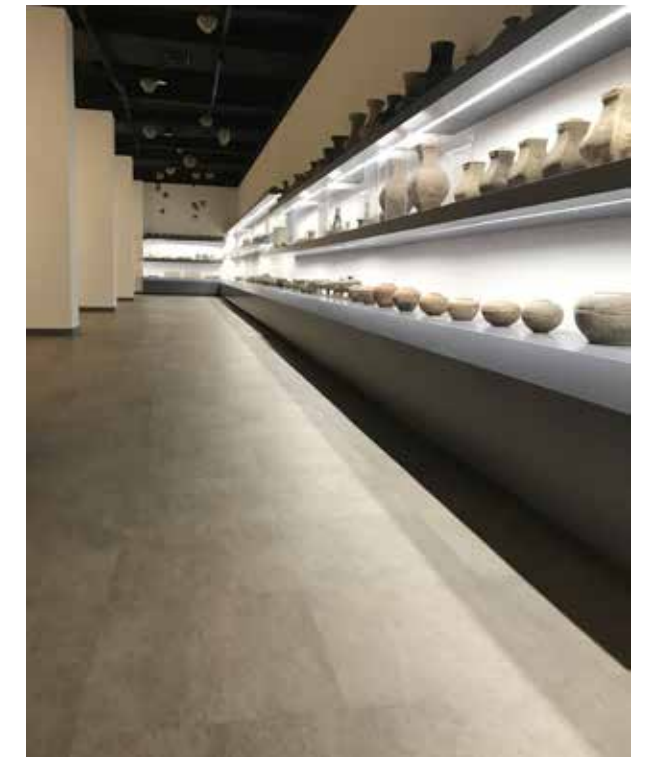

Yangzhong Han Culture Museum

Case area: 600m²

Product model: LVT3.0 sheet/MLM 2020-019

Case description: The Museum of Han Culture in Yangzhong City displays rich exhibits of Han Dynasty portrait stones, portrait bricks, pottery, bricks and tiles, which clearly reproduces the historical context of the development of Han culture. The hall uses SIJIA Super Core gray stone floor for floor paving. The marble pattern of real stone contrasts with various exhibits. The heavy colors help the exhibition hall create a strong historical and cultural atmosphere; the Super Core floor is non-slip and resistant. The grinding performance has outstanding advantages over traditional floors, which can meet the application requirements of museums and other crowded scenes, and exert good practical effects.