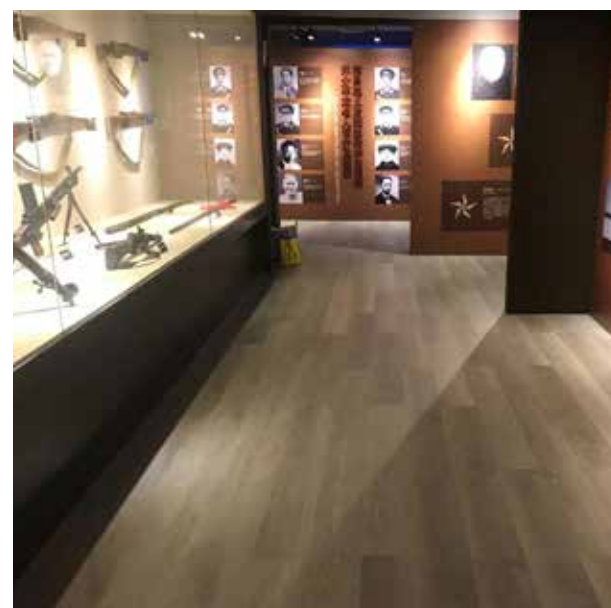

周恩来在金厢革命活动展览馆

案例面积：385m²
产品型号：MSW4030-012
案例描述：为更好地保护红色文化、依托红色资源推动乡村振兴，陆丰市和金厢镇党委政府对周恩来在金厢革命活动展览馆开展保护性修缮工作。此次改造项目采用了思嘉超能芯地板 SPC 系列木纹产品，错落有致的渐变色，成为地面铺装的一大亮点。相较于传统地板，思嘉超能芯地板材质柔软，弹性更高，能够有效降低走动过程中带来的噪音；SPC 地板的静音垫层，也让地面更具吸音降噪的效果，助力打造静谧舒适的观展空间，帮助大众获得更投入的沉浸式观展体验。

Zhou Enlai at the Jinxiang Revolutionary Activity Exhibition Hall

Case area: 385m²
Product model:MSW4030-012
Case description: In order to better protect red culture and rely on red resources to promote rural revitalization, the Party Committee and Government of Lufeng City and Jinxiang Town carried out protective repairs to Zhou Enlai in the Jinxiang Revolutionary Activity Exhibition Hall. The renovation project adopted SIJIAFLOR SPC series wood grain products, and the patchy gradient colors have become a highlight of the floor paving. Compared with traditional flooring, SIJIAFLOR has a softer material and higher elasticity, which can effectively reduce the noise caused by walking; the silent underlayment of SPC flooring also makes the ground more sound-absorbing and noise-reducing, helping to build The quiet and comfortable exhibition space helps the public get more engaged and immersive exhibition experience.