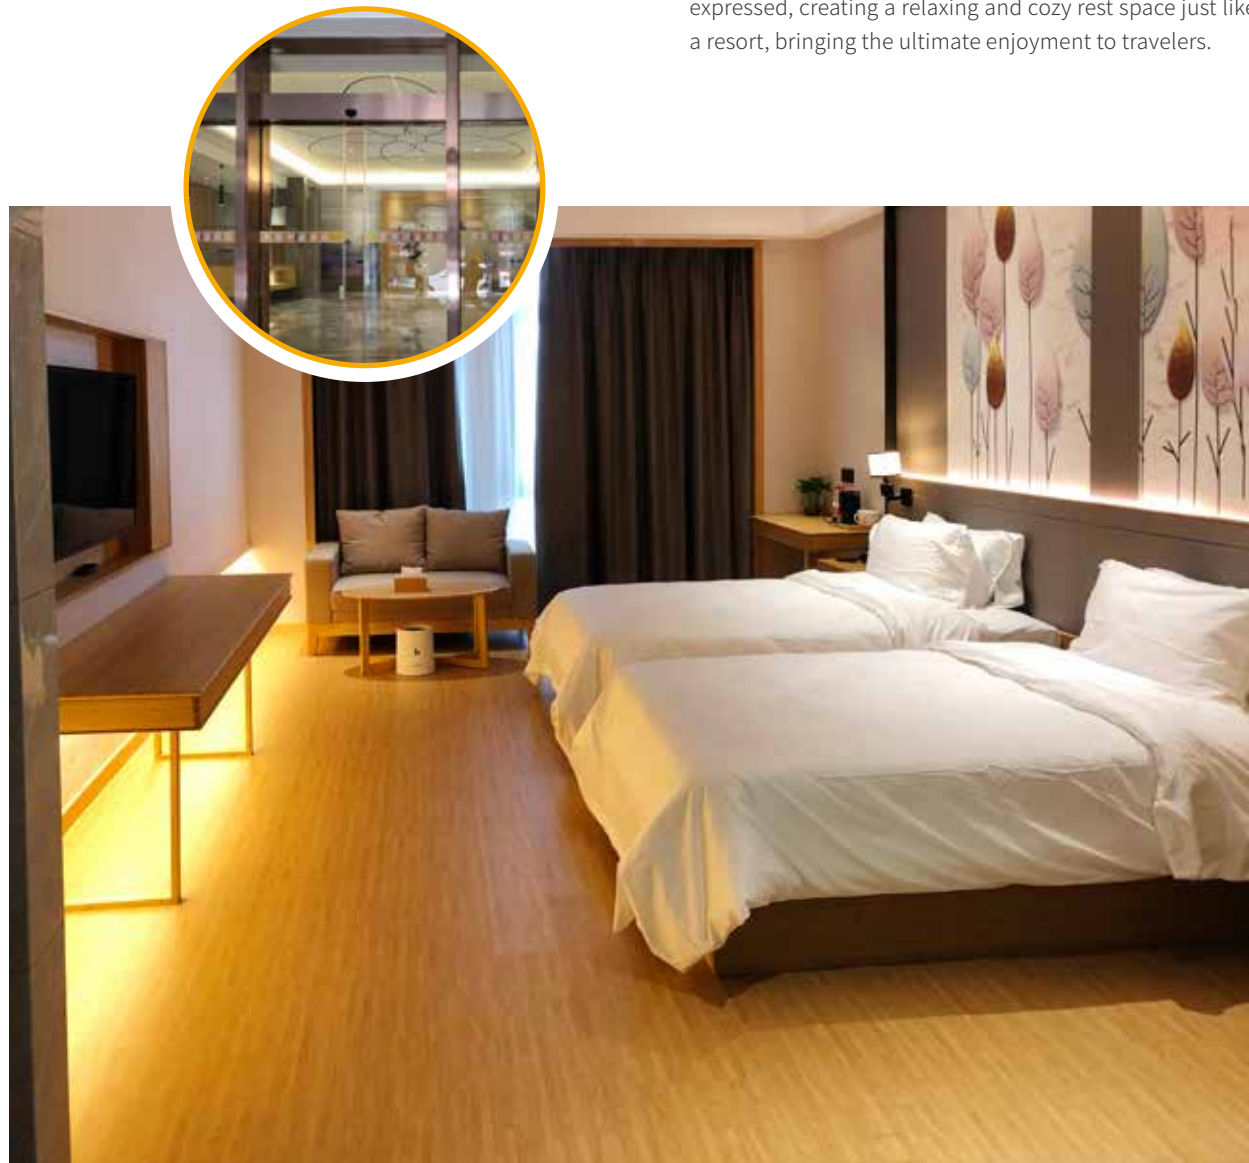

Chengdu Nine Point International Hotel

Case area: 2000m²

Product model: MSW4030-017

Case Description: Chengdu Nine Point International Hotel is located in the business district, creating an international living space with fashionable and elegant style, aiming to provide a high-quality business and living environment for a large number of business people and foreign workers. In this renovation, the hotel has chosen the wood grain products of SPC Series from SIJIAFLOR as the floor decoration material of the guest room. Its elegant and natural tone and the overall style of the room are perfectly coordinated to create the urban art space together. SIJIAFLOR is easy to maintain, through simple care can keep the product in the best condition, to a certain extent to extend the service life of the floor.

紫阳财富酒店

案例面积：1500m²

产品型号：MSW4030-018

案例描述：本案例中，在满足客房地面耐磨、防潮、防滑等性能要求的基础上，福州闽侯紫阳财富酒店希望铺装后能够营造出一种温馨舒适的环境氛围，为此选用了思嘉超能芯地板 SPC 系列竹纹产品对客房地面进行铺装。简约大气的竹纹与客房整体装修设计风格完美契合，通过简约大气的设计表达出现代东方的美学态度，打造宛如度假胜地般轻松惬意的休憩空间，给旅客带来极致享受。

Ziyang Fortune Hotel

Case area: 1500m²

Product model: MSW4030-018

Case Description: In this case, on the basis of meeting the performance requirements of wear-resisting, moisture-proof and non-slip of the guest room floor, Fuzhou Minhou Ziyang Fortune Hotel hopes to create a kind of warm and comfortable environment after the paving, so it choose SPC series bamboo products of The for the room floor paving. The simple and atmospheric bamboo pattern perfectly matches the overall decoration design style of the guest room. Through the simple and atmospheric design, the modern Oriental aesthetic attitude is expressed, creating a relaxing and cozy rest space just like a resort, bringing the ultimate enjoyment to travelers.